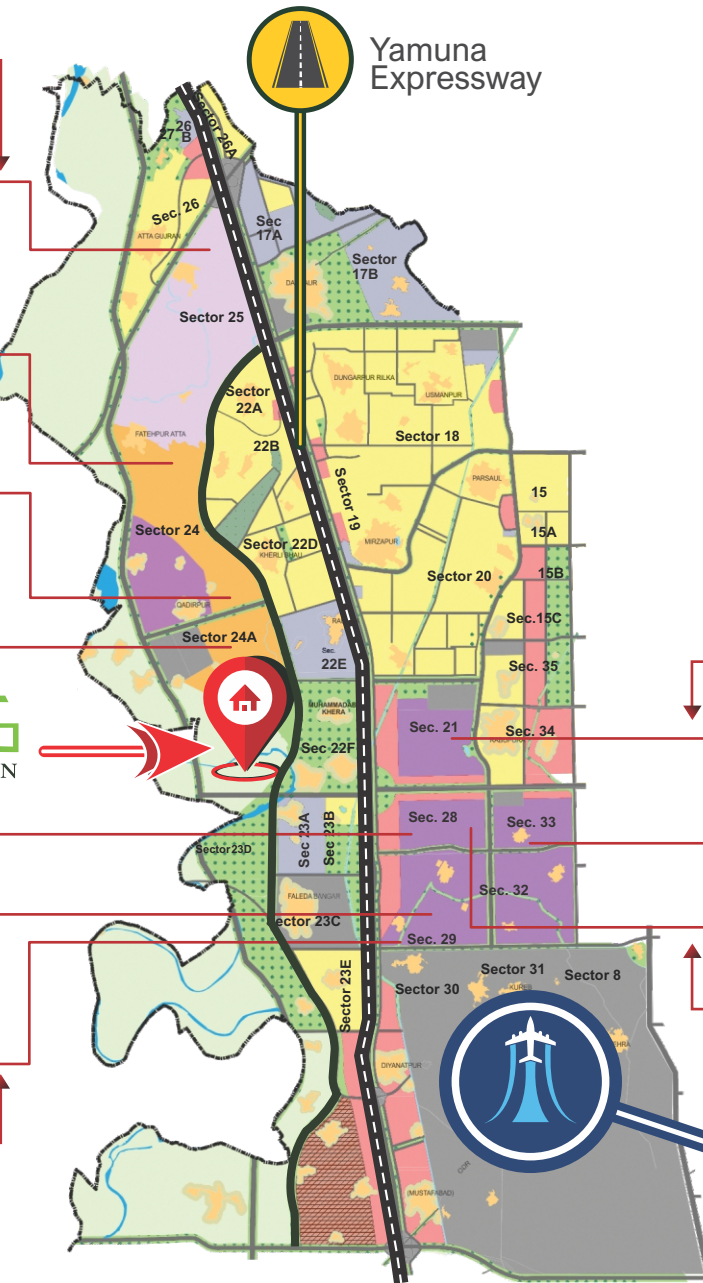

Major Landmarks / Industrial Developments in the vicinity

Legends

	Residential		Institution
	Abadi		Agriculture
	Abadi Extension		Multiple Landuse Hospitality
	Commercial		Mixed Use
	Multiple Landuse Industry		SDZ
	Airport		Recreational Green

YEIDA master plan

Major Landmarks / Industrial Developments in the vicinity

-  **Buddh International Circuit**
-  **Vivo Industrial Park**
-  **Patanjali Industrial Park**
-  **Electronic City**
-  **AERO WESTERN GREEN**
-  **Medical Devices Park**
-  **Textile & Apparel Park**
-  **Handicraft Park**

- Film City** 
- Toy City** 
- Leather Manufacturing Hub** 